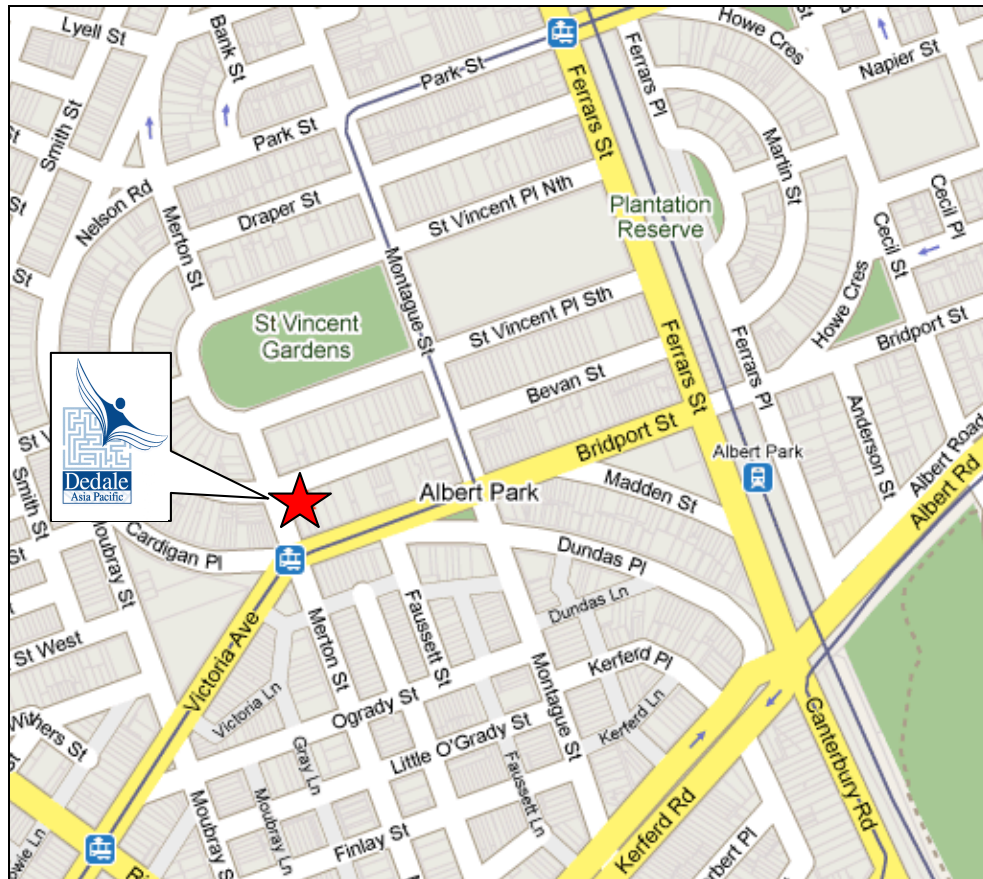

Dédale Asia Pacific Melbourne Office Location

Dédale Asia Pacific is located at 15a Merton Street, Albert Park (between Bridport Street & Bevan Street), as indicated below.

Albert Park can be reached by taxi from Melbourne Airport in about 25 minutes, or from the CBD area of Melbourne in 10 minutes.

Our offices can also be easily reached from the Melbourne CBD via the No 1 "South Melbourne Beach" tram, which can be caught along Swanston Street (alight at Stop 29, corner of Bridport & Merton Streets, after 15-20 mins).

Dédale Asia Pacific
15a Merton Street
Albert Park VIC 3206
Australia

Tel: (+61 3) 9645 5471

Dédale Asia Pacific Pty Limited
www.dedale.net